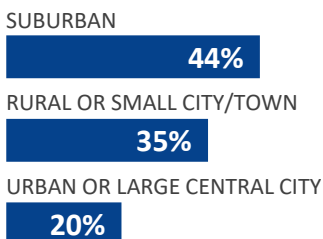

GEOGRAPHIC LOCALE