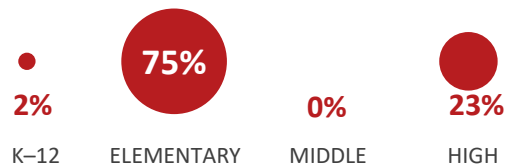

NATIONAL BLUE RIBBON SCHOOLS

2023

353 schools recognized in **46** states plus DC and DoDEA

313 PUBLIC SCHOOLS

57% with 40% or more disadvantaged students

SCHOOL LEVEL

40 NON-PUBLIC SCHOOLS

SCHOOL LEVEL