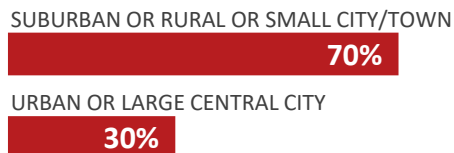

GEOGRAPHIC LOCALE