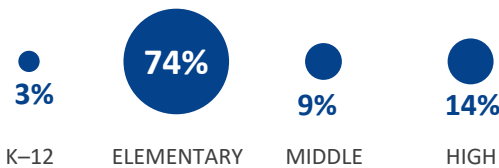

NATIONAL BLUE RIBBON SCHOOLS

2023

353 schools recognized in **46** states plus DC and DoDEA

313 PUBLIC SCHOOLS

57% with 40% or more disadvantaged students

SCHOOL LEVEL

40 NON-PUBLIC SCHOOLS

SCHOOL LEVEL