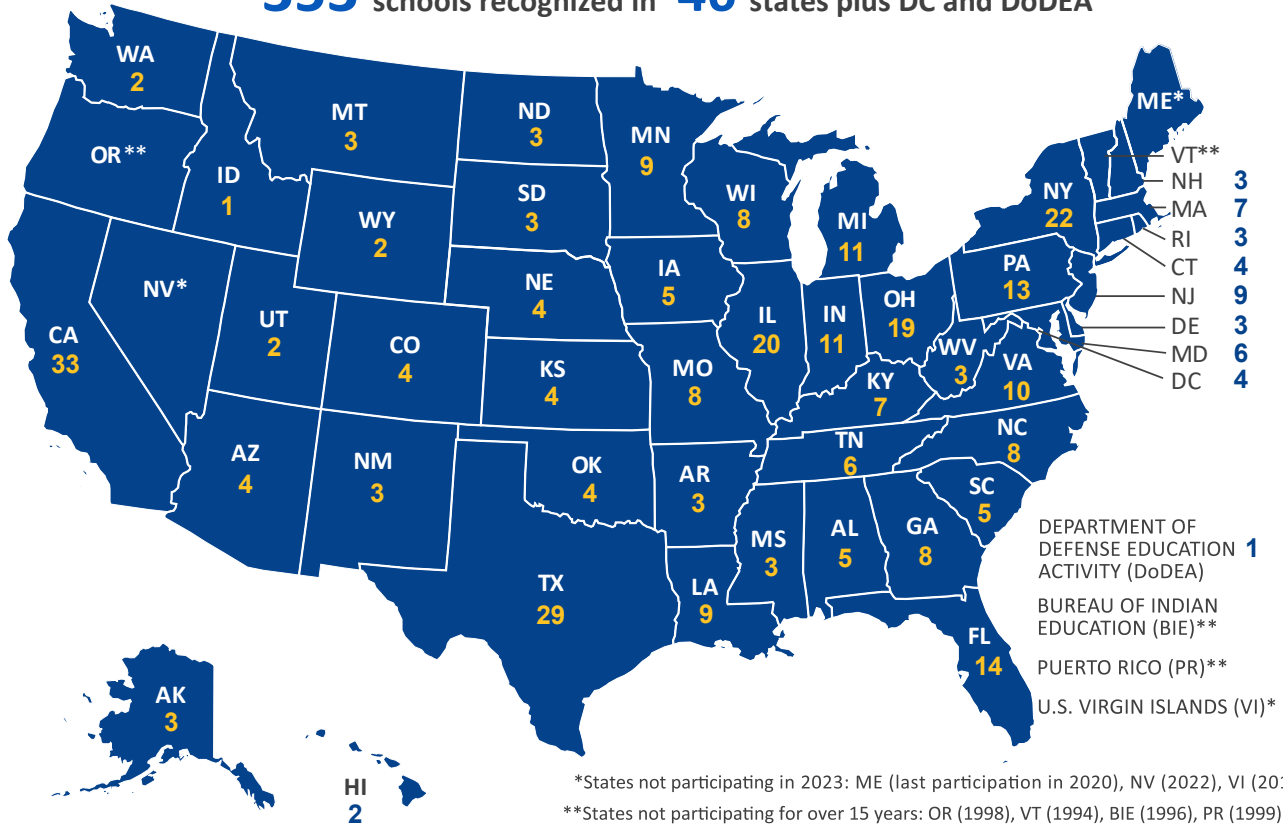

NATIONAL BLUE RIBBON SCHOOLS

2023

353 schools recognized in **46** states plus DC and DoDEA

313 PUBLIC SCHOOLS

57% with 40% or more disadvantaged students

SCHOOL LEVEL

40 NON-PUBLIC SCHOOLS

SCHOOL LEVEL

GEOGRAPHIC LOCALE

SCHOOL TYPE

GEOGRAPHIC LOCALE

AFFILIATION